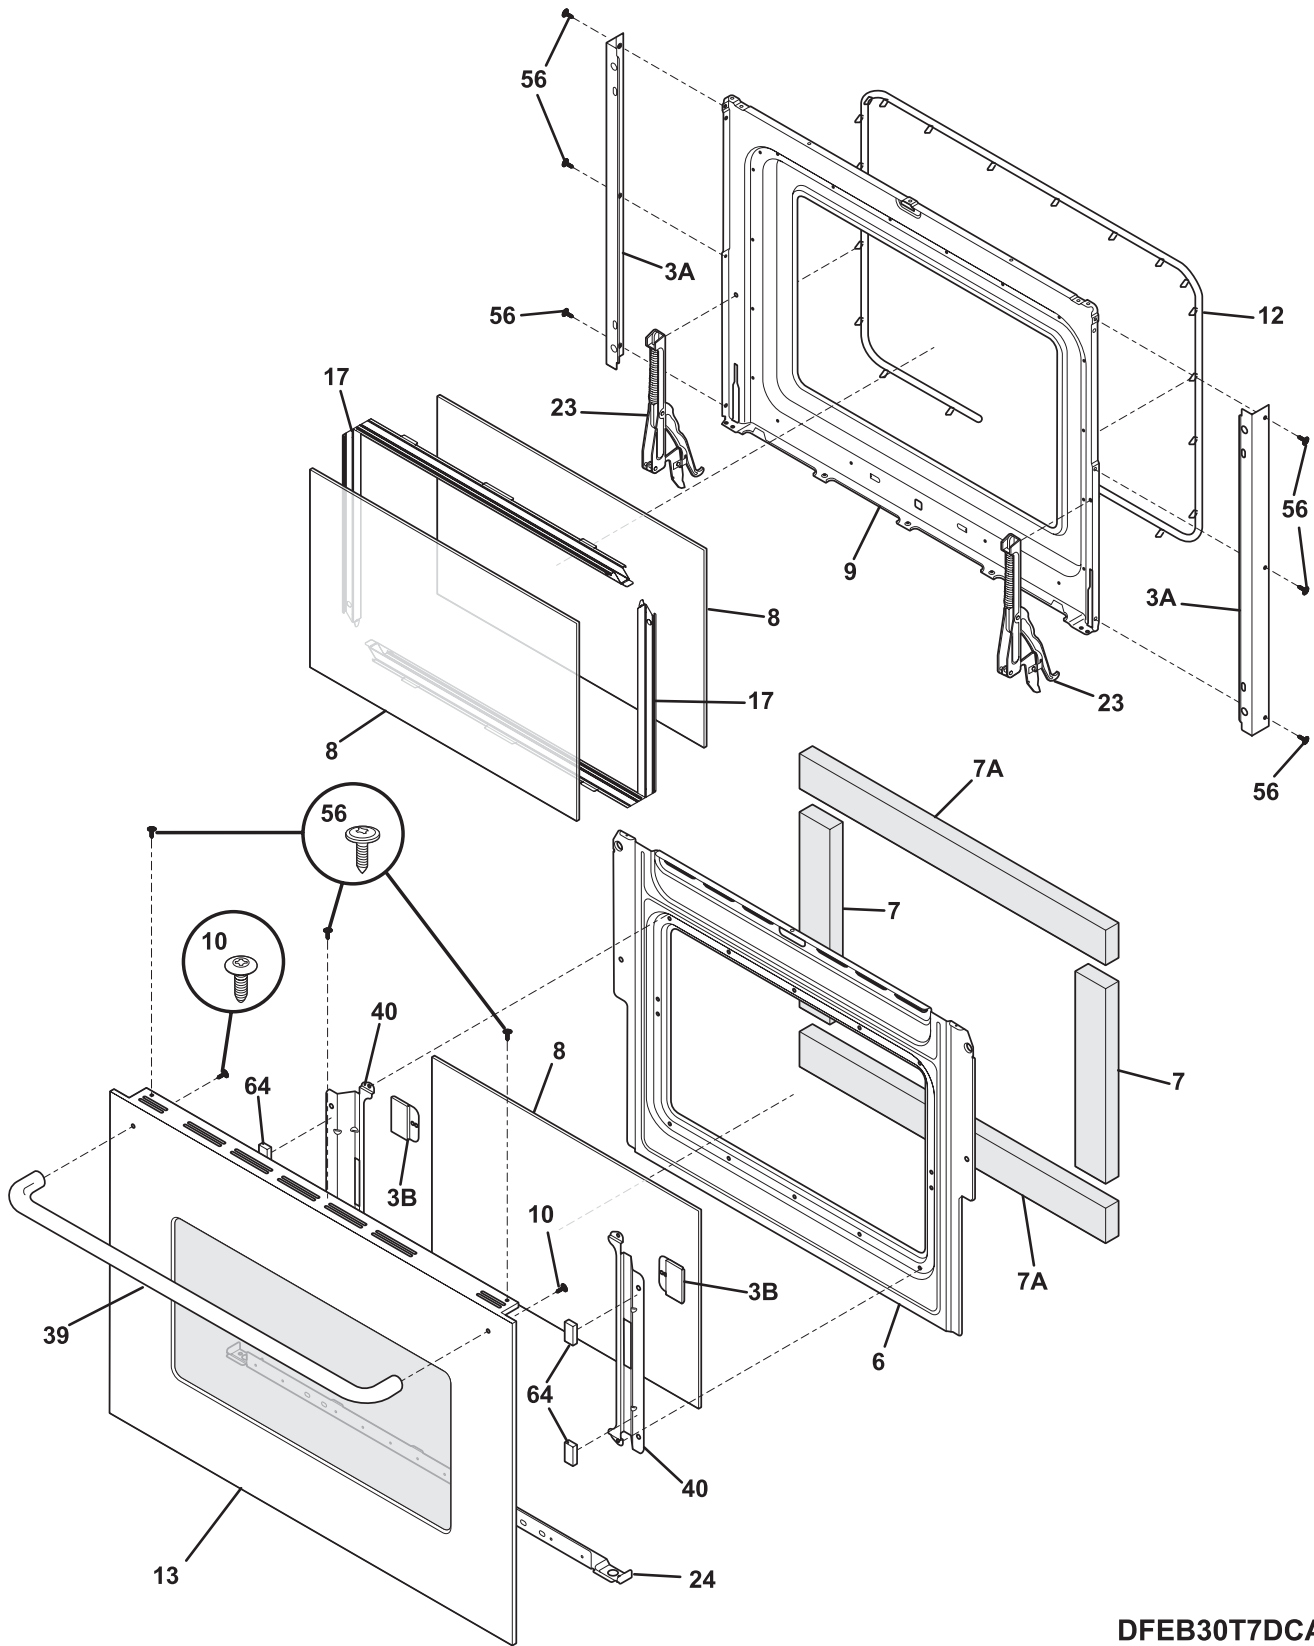

DOORS

DFEB30T7DCA

DOORS

POS. NO	PART NO.	DESCRIPTION
3A	318260401	Trim, oven door, side, (2)
3B	318262101	Cover, rear door, black, (2)
6	318260500	Baffle, door
7	318285057	Insulation, oven door
7A	318285062	Insulation, oven door
8	316117500	Glass, oven door, heat barrier
9	318259605	Liner, door
10	5304400794	Screw, handle mtg, 10-32 x 3/4
12	318053130	Seal, oven door
13	318272155	Door Assy, glass, stainless steel, outer
17	316402403	Spacer, door glass, (2)
23	318024714	Hinge, door, (2)
24	318260301	Trim, door, black, lower
39	316079500	Handle door/drawer, stainless
40	318242700	Bracket, glass holder, (2)
56	5304436875	Screw, 8-18 X 1/2, black
64	318165800	Spacer, (2)
*	318163602	Cleaner, stainless steel
*	08016432	Screw, truss head, 8-18 x 0.375
*	5303211311	Screw, 8 x 0.500
*	5303300265	Screw, 8-18 x 0.500, chrome, (3)
*	5303323277	Screw, 8-18 X 13/32